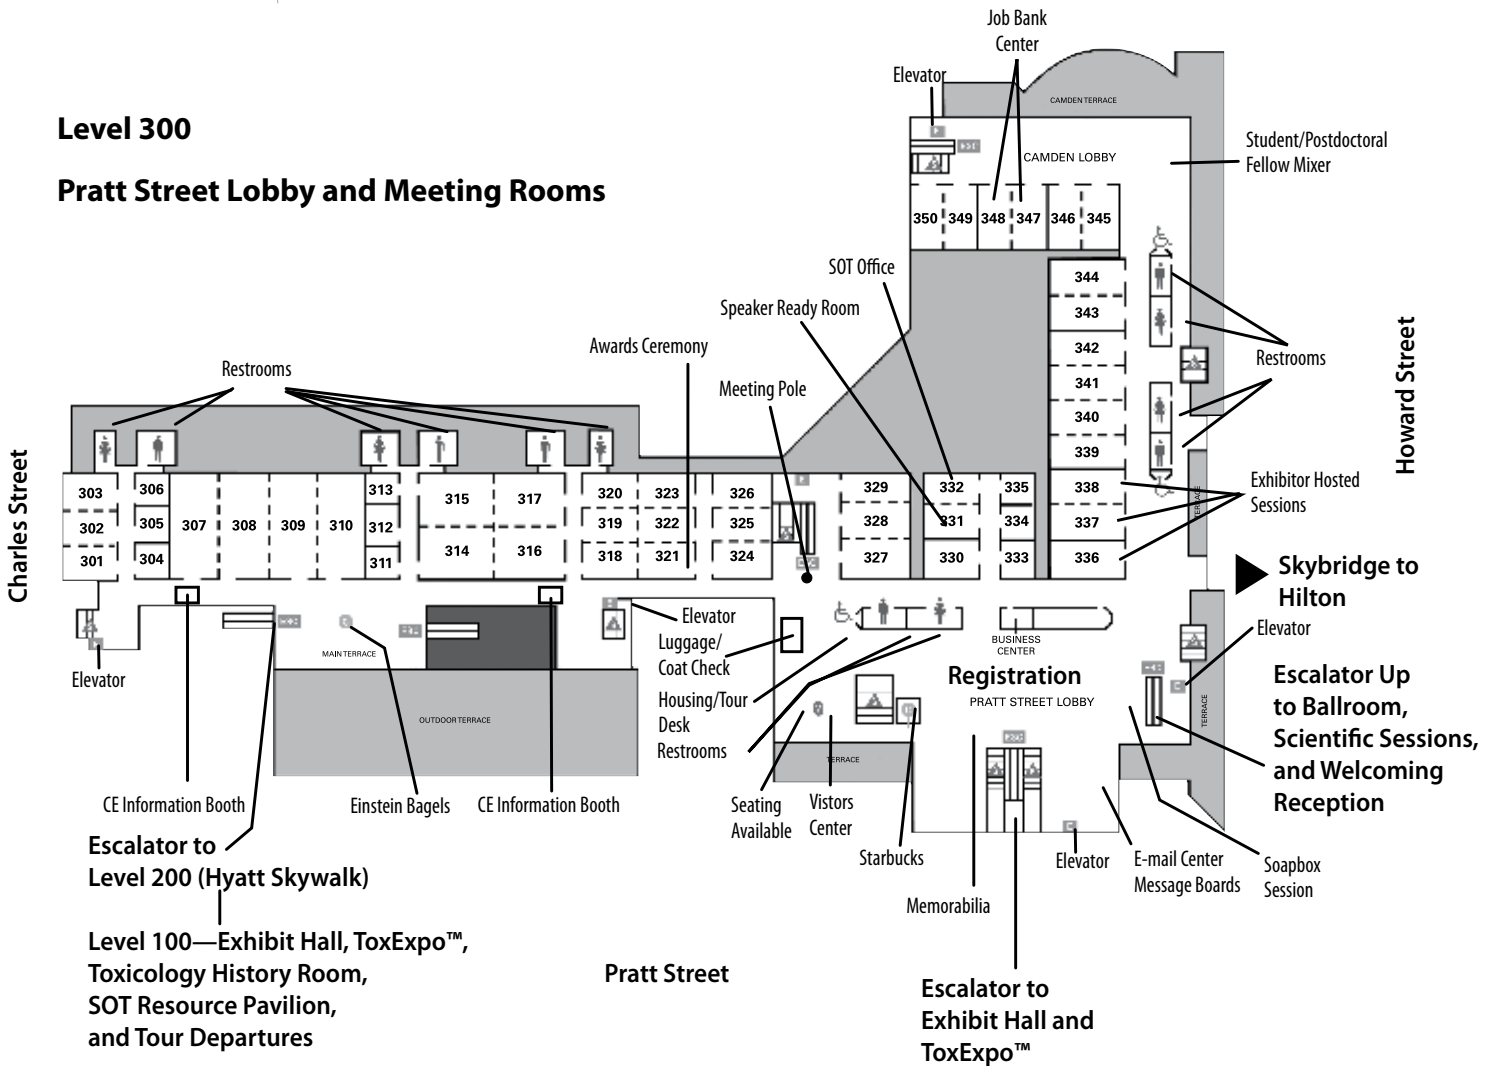

Baltimore Convention Center Maps

Level 100

Charles Street Lobby

MAPS

Level 300

Pratt Street Lobby and Meeting Rooms

Baltimore Convention Center Maps (Continued)

Level 400

Ballroom Level

MAPS