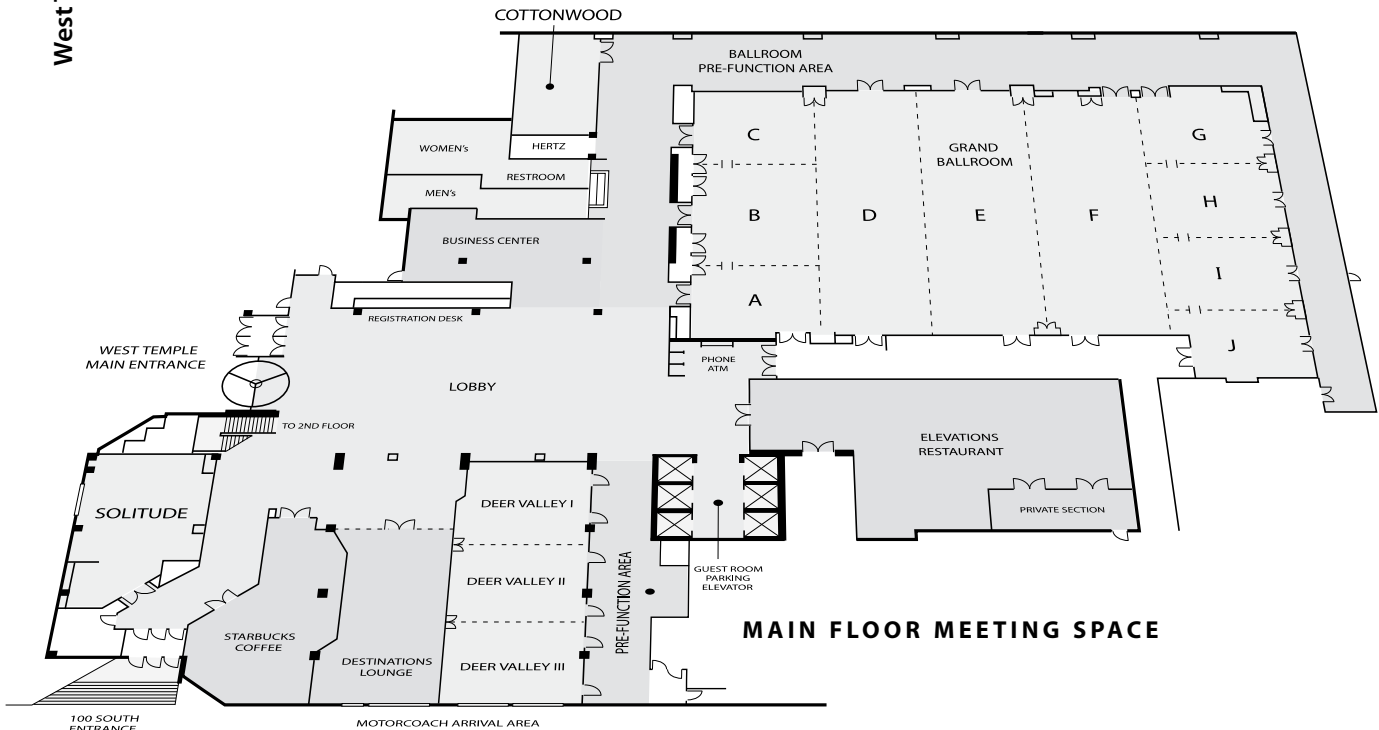

# MARRIOTT DOWNTOWN HOTEL MAP

MAPS

**SECOND FLOOR MEETING SPACE**

West Temple

**MAIN FLOOR MEETING SPACE**

100 SOUTH ENTRANCE  
 ▼  
 To Convention Center

100 South