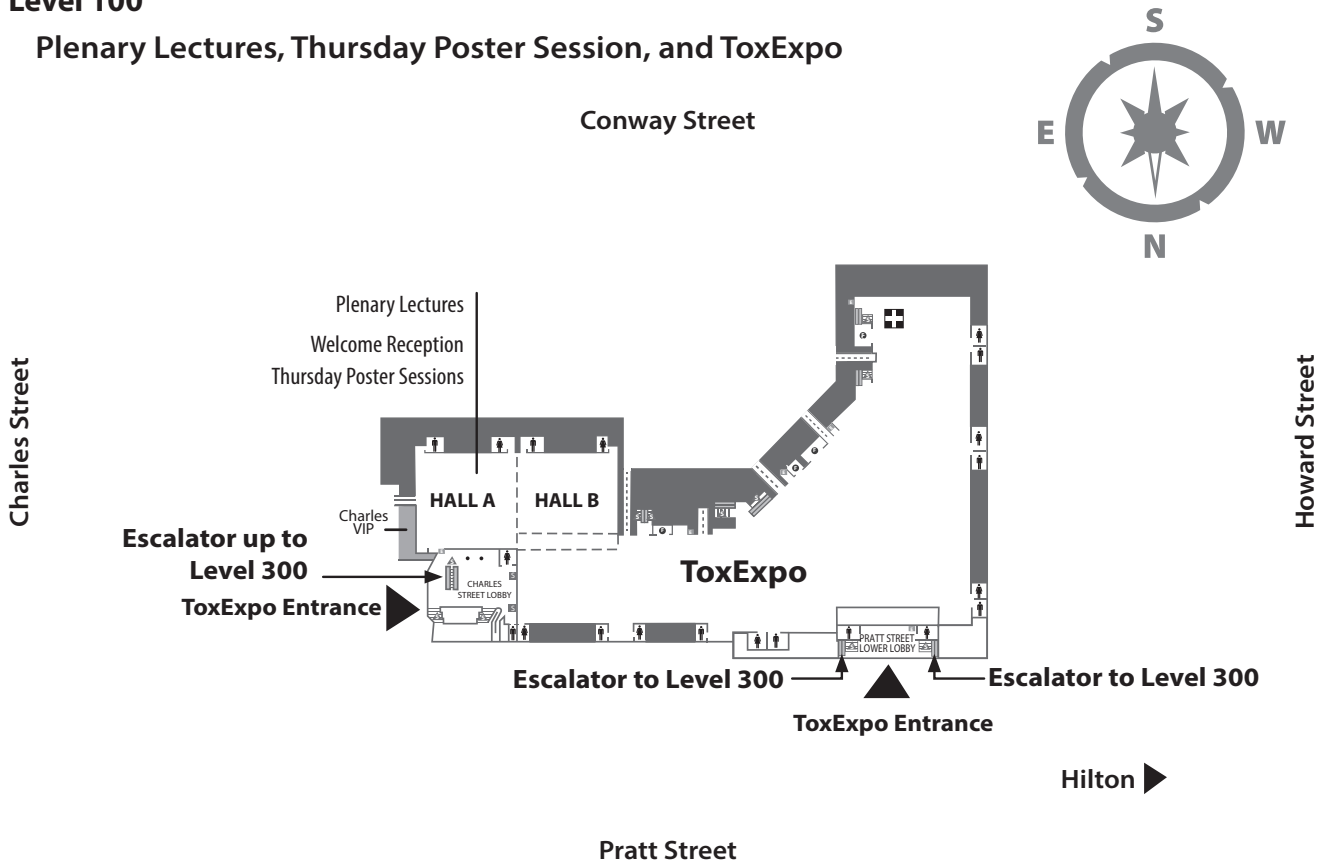

# Baltimore Convention Center Maps

## Level 100

Plenary Lectures, Thursday Poster Session, and ToxExpo

## Level 200

Skywalk