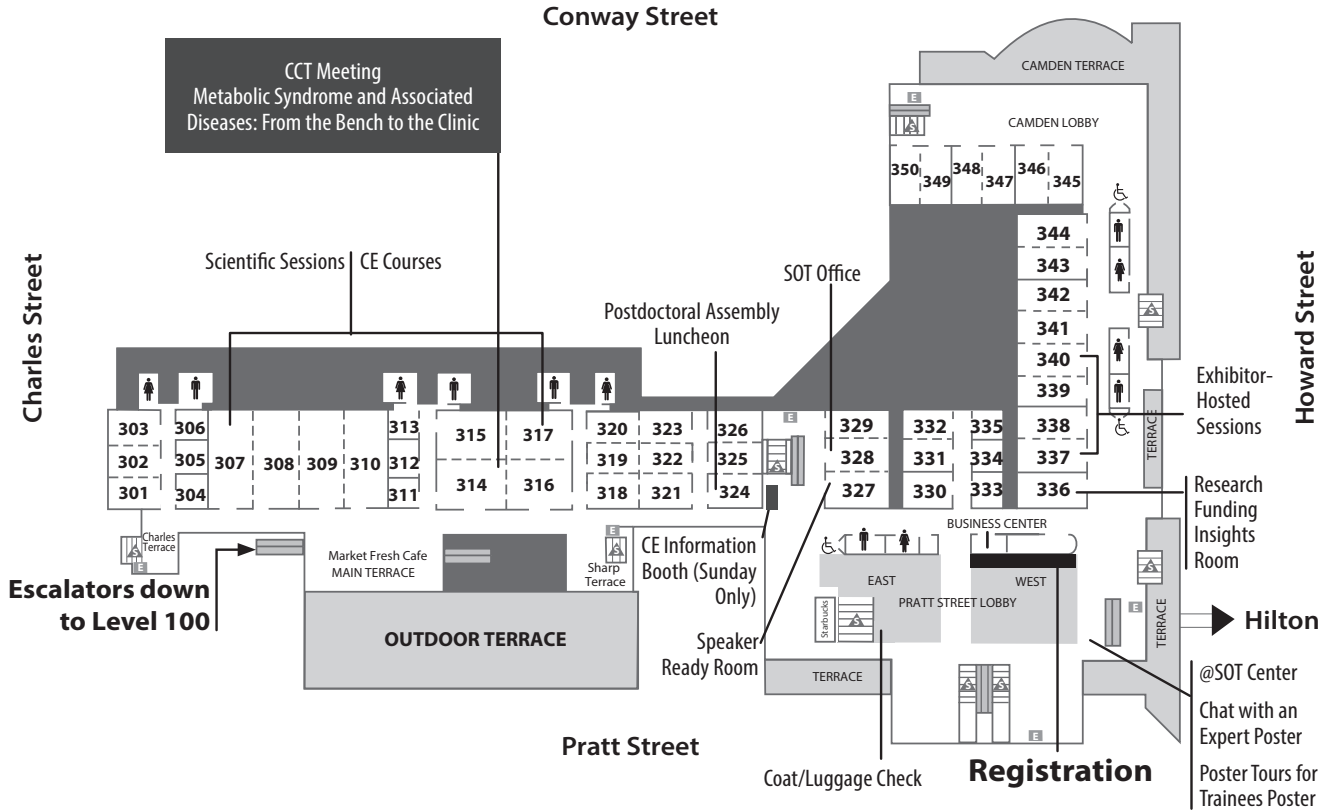

## Level 100

Plenary Lectures, Thursday Poster Session, and ToxExpo

## Level 200

Skywalk

# Baltimore Convention Center Maps

## Level 300

@SOT Center, CE Course Rooms, Exhibitor-Hosted Sessions, Registration, and Scientific Sessions