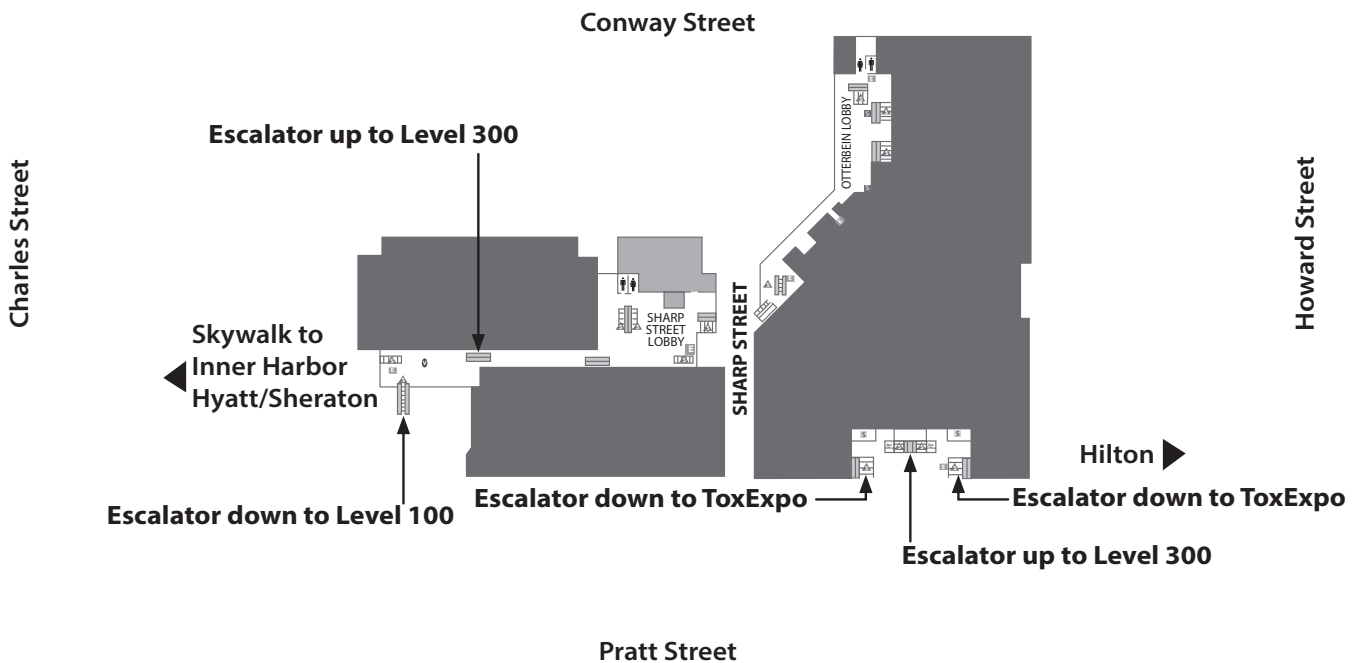

# Baltimore Convention Center Maps

## Level 100

Plenary Lectures, Thursday Poster Session, and ToxExpo

## Level 200

Skywalk

## Level 300

@SOT Center, CE Course Rooms, Exhibitor-Hosted Sessions, Registration, and Scientific Sessions