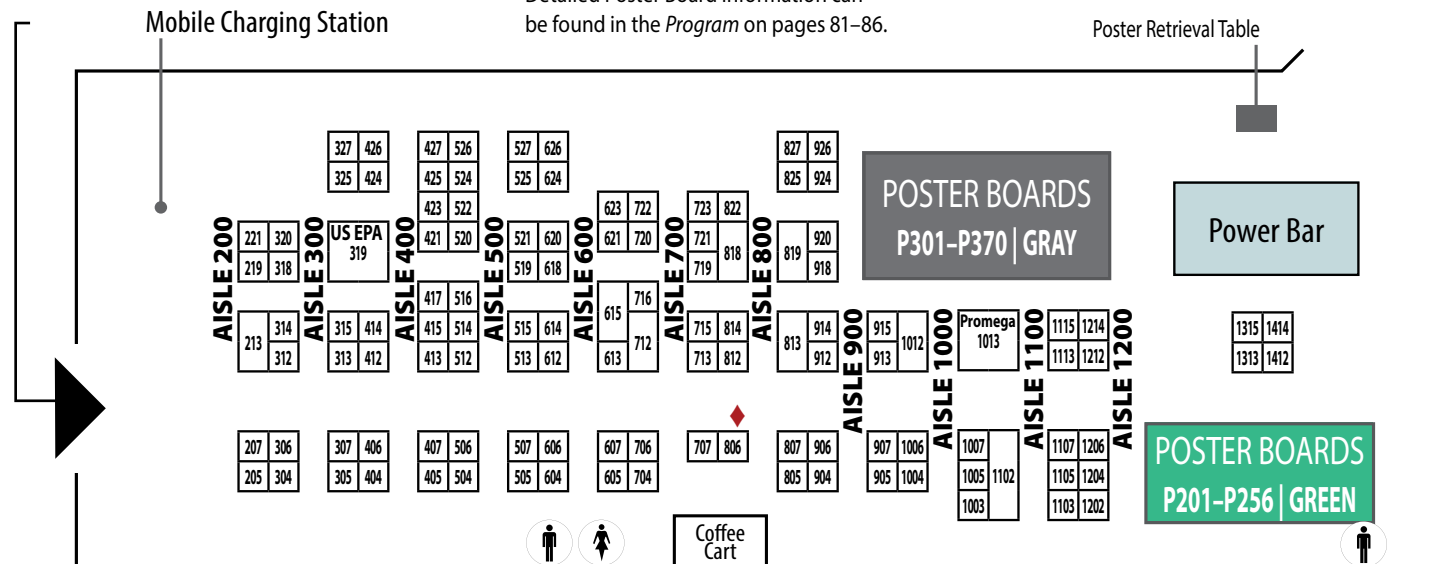

Floor Plan

Exhibit Hall • Level 100

ToxExpo Hours: Monday to Wednesday 9:15 AM to 4:30 PM

Networking Time: Tuesday 12:30 PM to 1:20 PM

You are encouraged to connect and engage with your colleagues today between sessions as only networking events and Exhibit Hall activities are scheduled during this time.

Power Bar Near Aisle 1200

The Power Bar is a destination and meeting place in the Exhibit Hall with lounge furniture and tables equipped with power to charge for your phone and devices while you network.

Food Services | Monday to Wednesday

Concession Stands 9:15 AM to 2:30 PM

Complimentary Coffee Beginning at 9:15 AM

Complimentary Lemonade and Popcorn Beginning at 2:30 PM

Thank You

CiToxLAB—Lanyards

PreLabs—Attendee Bags

ToxServices LLC—Notepads

ToxExpo Entrance