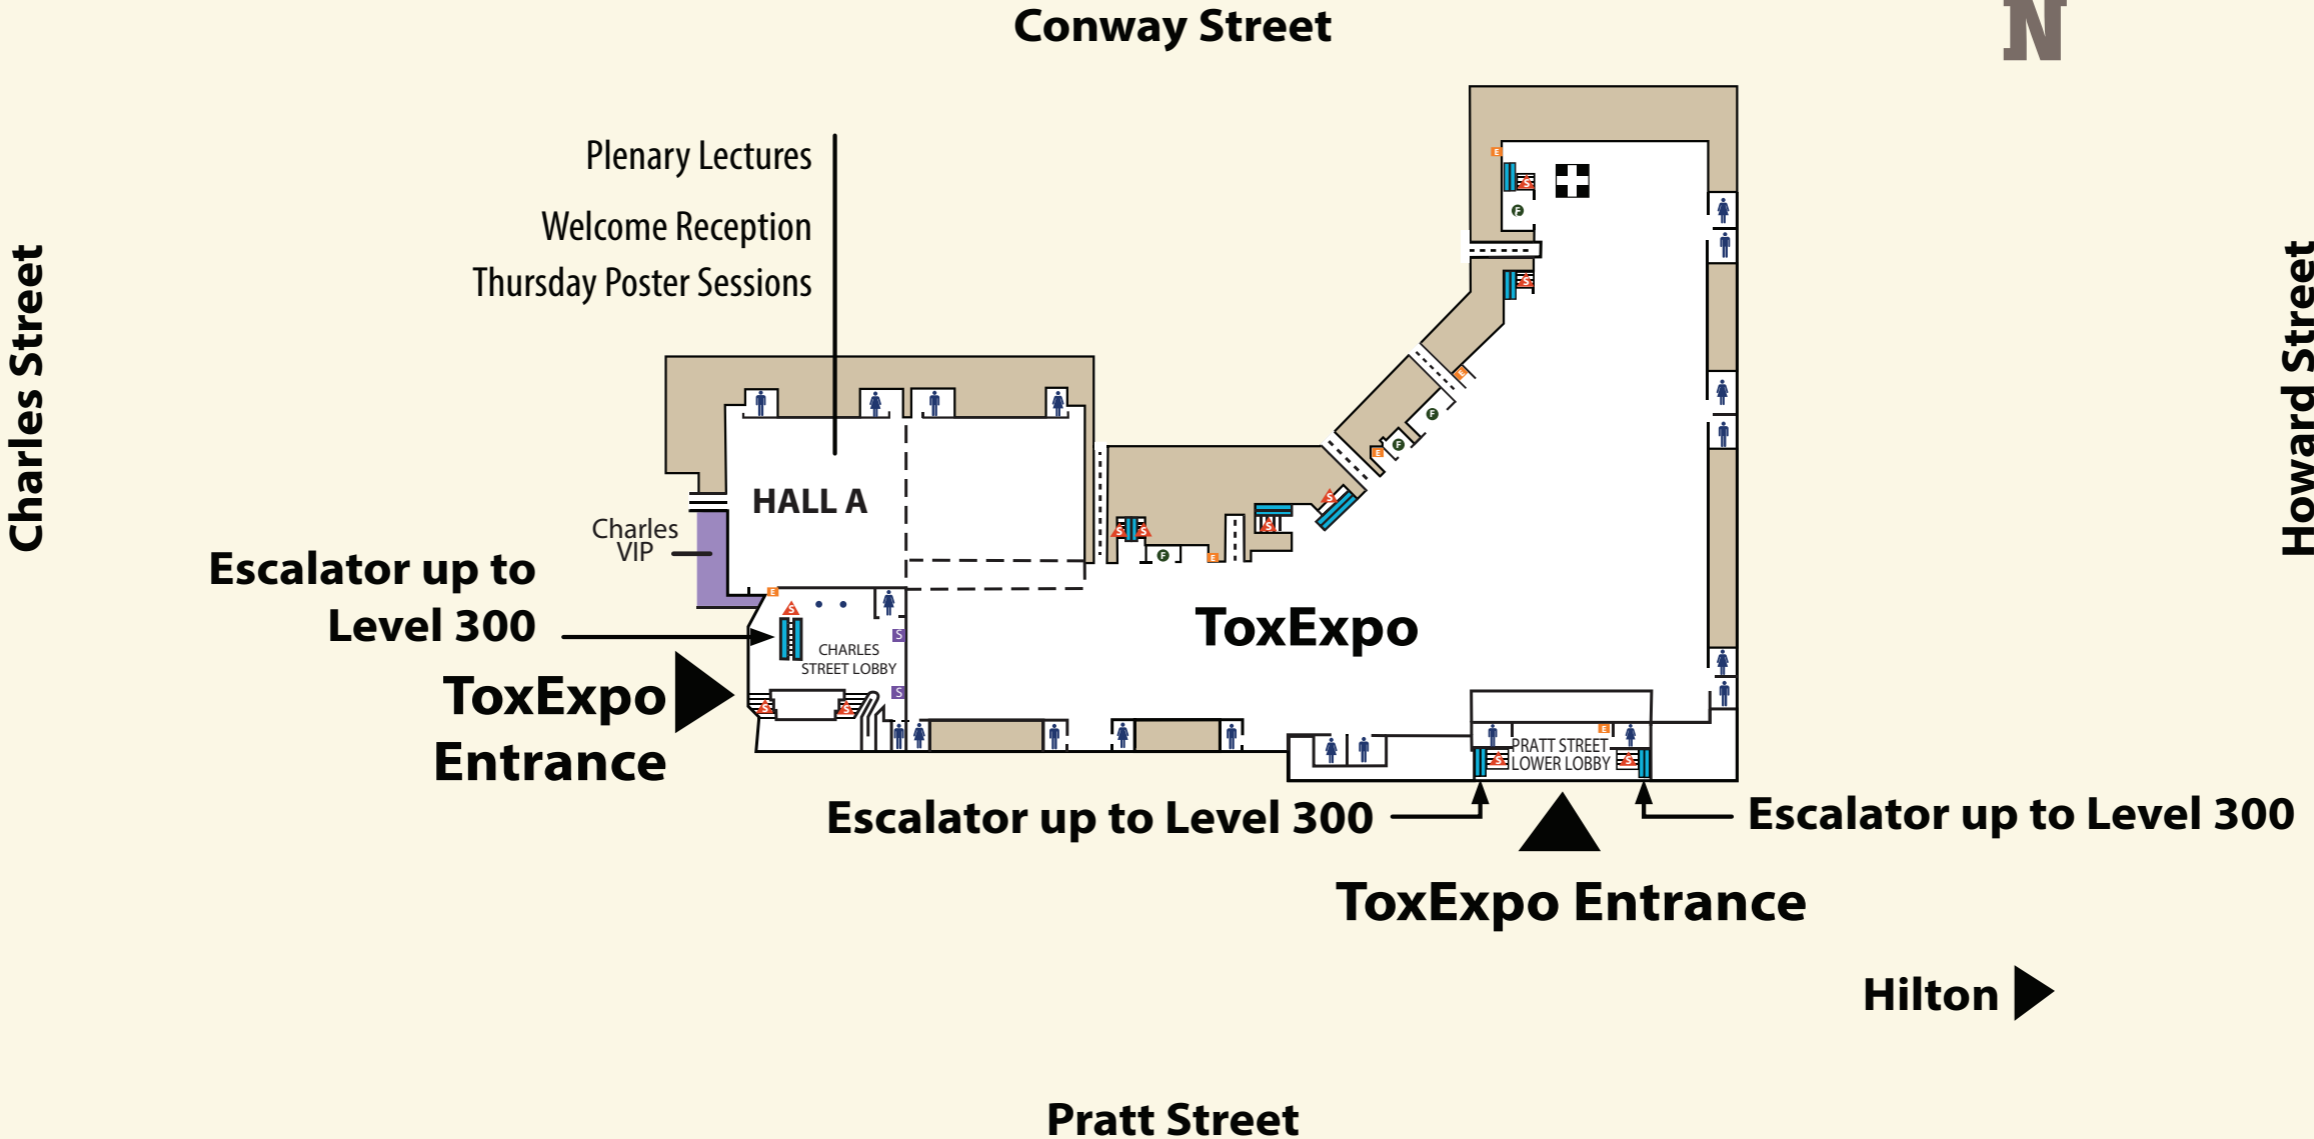

Baltimore Convention Center Maps

Level 100

Plenary Lectures, Thursday Poster Session, and ToxExpo

Baltimore Convention Center Maps

Level 200

Coat/Luggage Check and Skywalk

Baltimore Convention Center Maps

Level 300

@SOT Center, CE Course Rooms, Exhibitor-Hosted Sessions, Registration, and Scientific Sessions

Conway Street

Charles Street

Howard Street

Pratt Street

Registration

Escalators down to Level 100

Hilton

@SOT Center

Baltimore Convention Center Maps

Level 400

Awards Ceremony, CE Course Rooms, and Scientific Sessions