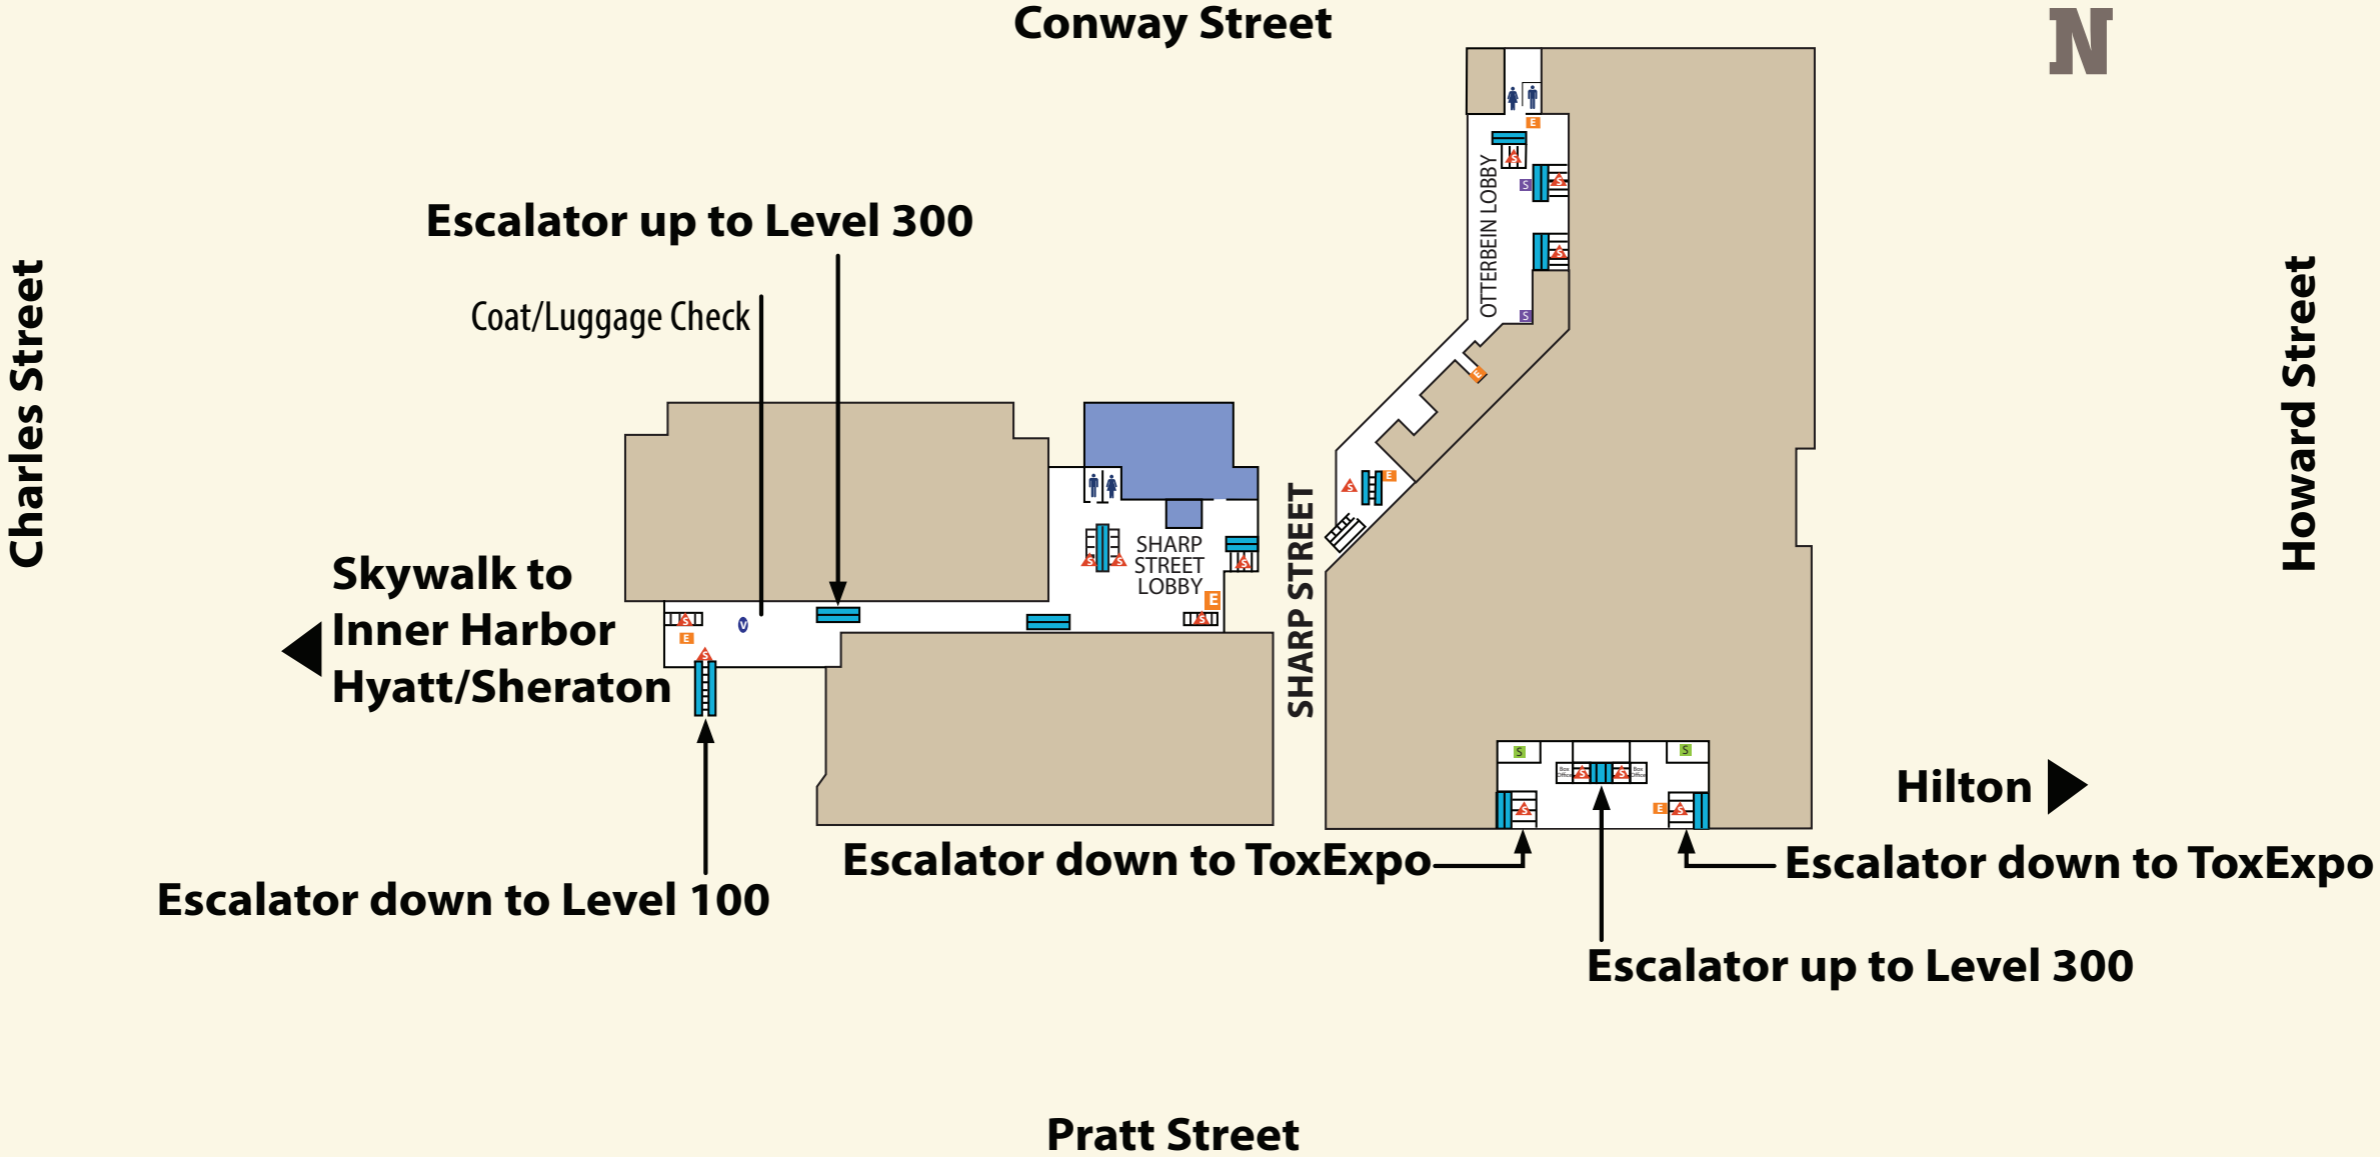

Baltimore Convention Center Maps

Level 100

Plenary Lectures, Thursday Poster Session, and ToxExpo

Baltimore Convention Center Maps

Level 200

Coat/Luggage Check and Skywalk

Baltimore Convention Center Maps

Level 300

@SOT Center, CE Course Rooms, Exhibitor-Hosted Sessions, Registration, and Scientific Sessions

Conway Street

Charles Street

Howard Street

Pratt Street

Registration

Escalators down to Level 100

Hilton

@SOT Center

Baltimore Convention Center Maps

Level 400

Awards Ceremony, CE Course Rooms, and Scientific Sessions