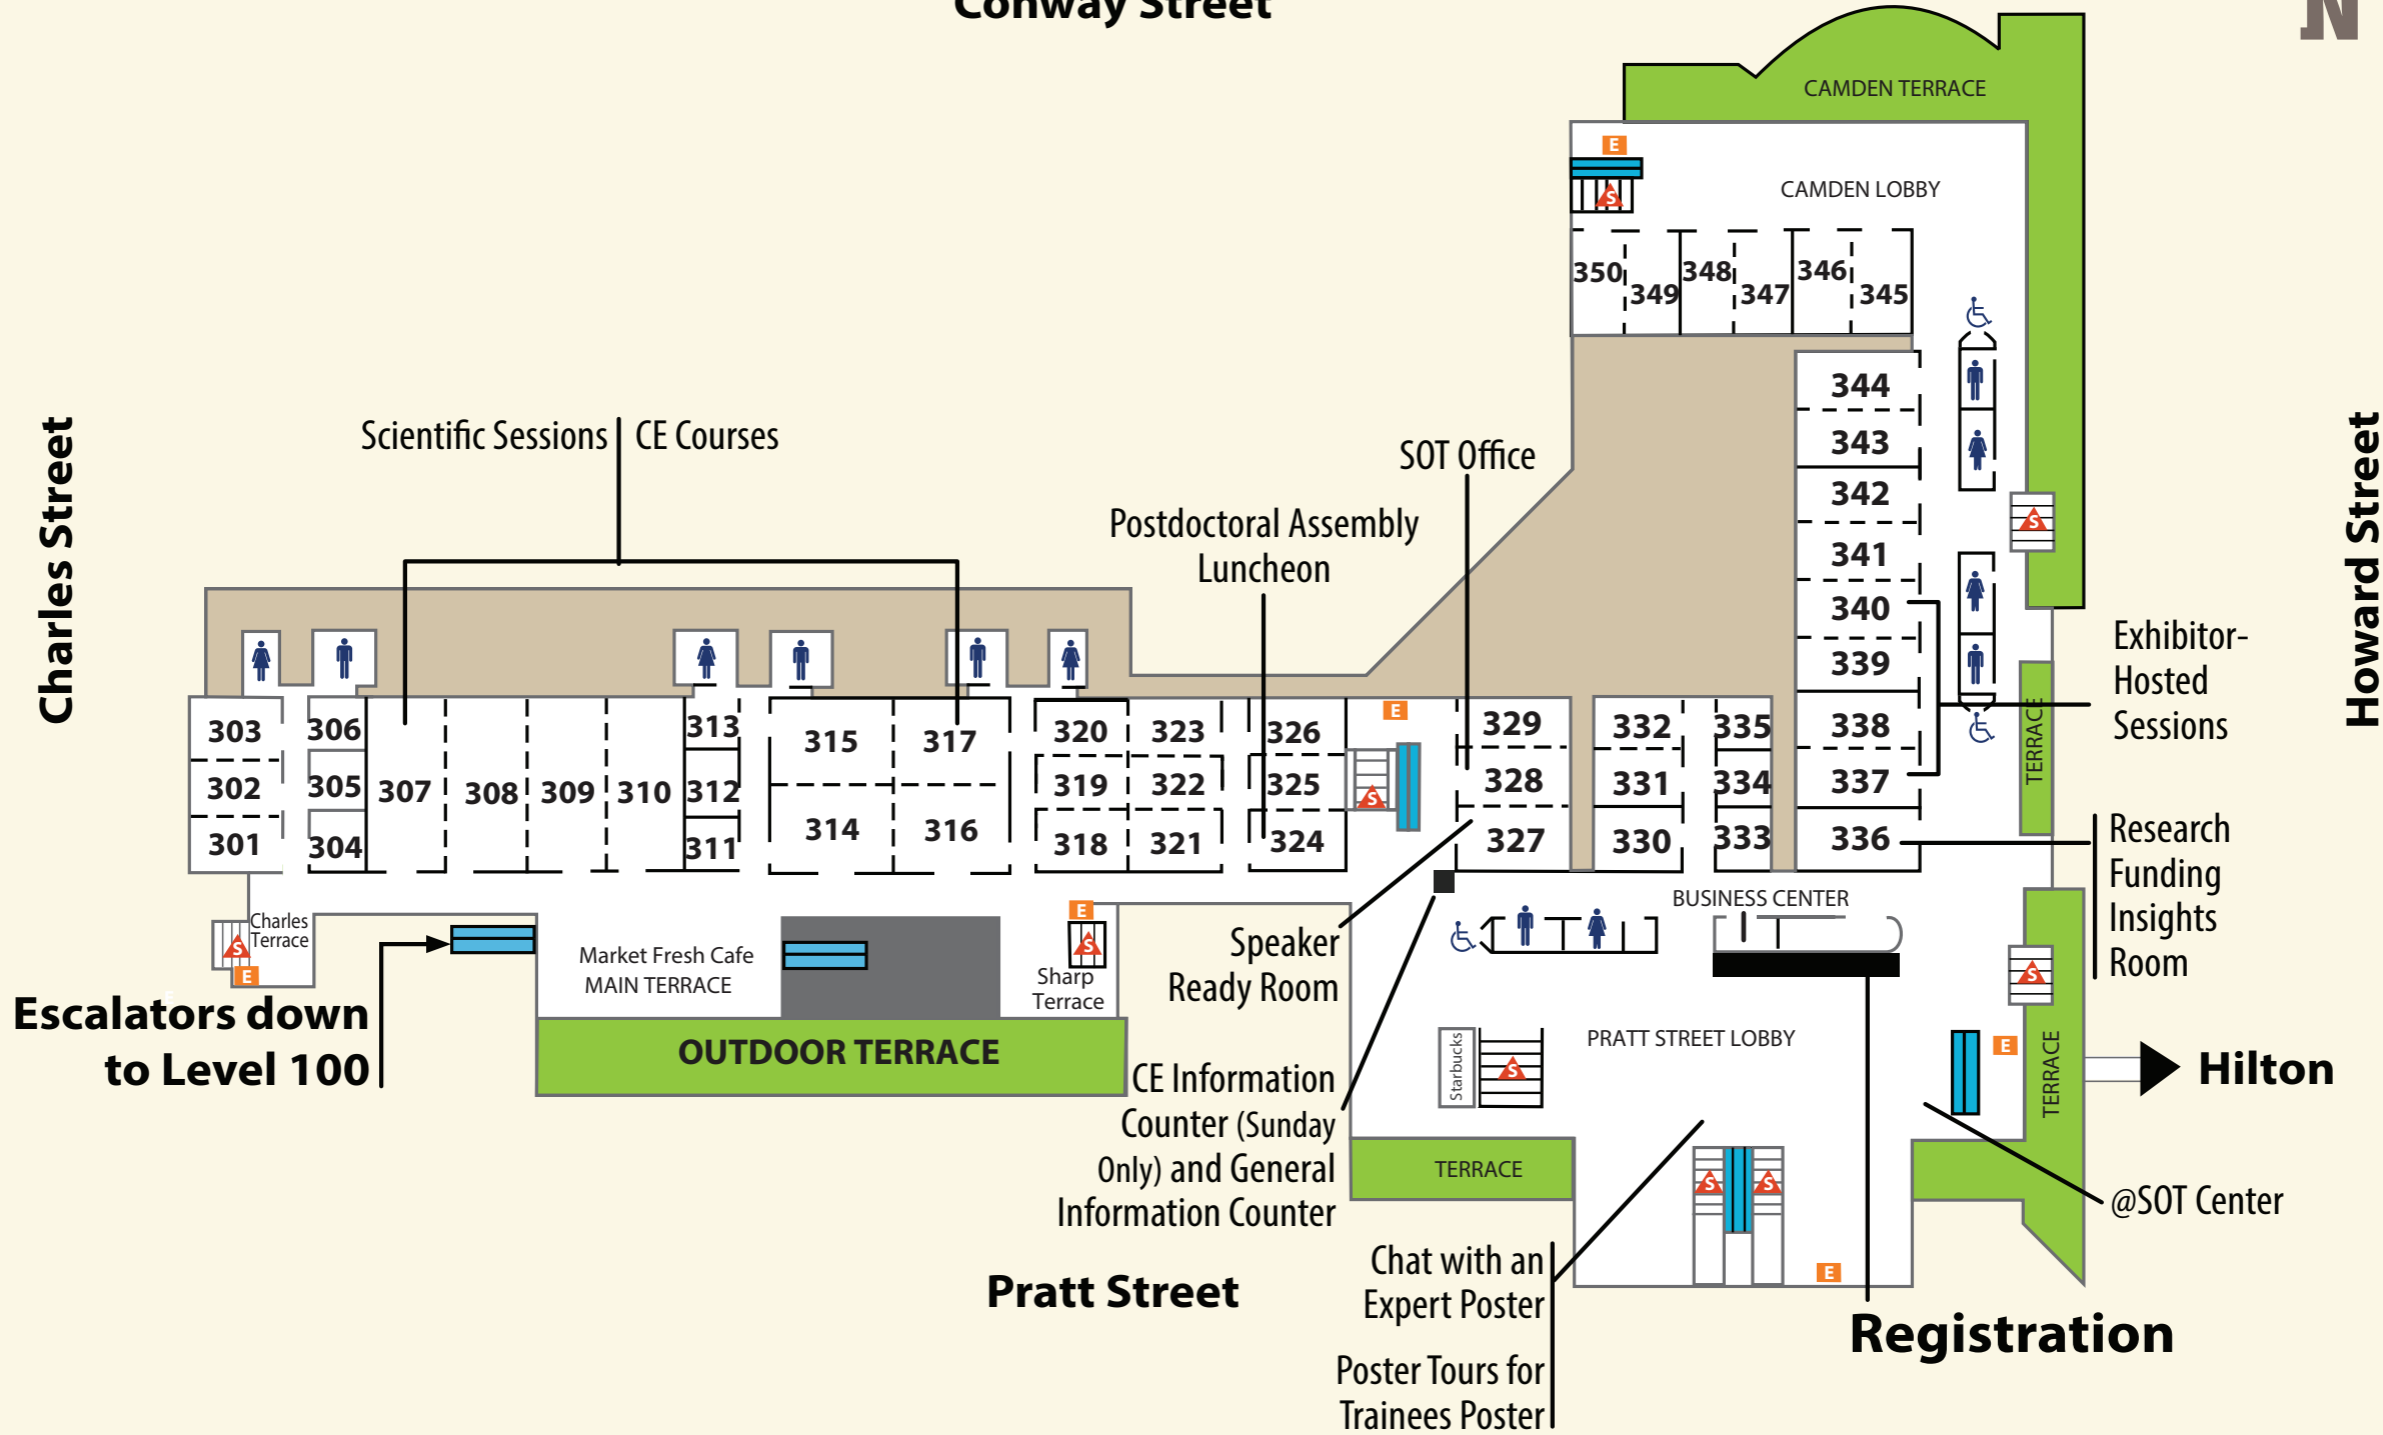

Baltimore Convention Center Maps

Level 100

Plenary Lectures, Thursday Poster Session, and ToxExpo

Baltimore Convention Center Maps

Level 200

Coat/Luggage Check and Skywalk

Baltimore Convention Center Maps

Level 300

@SOT Center, CE Course Rooms, Exhibitor-Hosted Sessions, Registration, and Scientific Sessions

Conway Street

Charles Street

Howard Street

Pratt Street

Registration

Escalators down to Level 100

Hilton

@SOT Center

Baltimore Convention Center Maps

Level 400

Awards Ceremony, CE Course Rooms, and Scientific Sessions